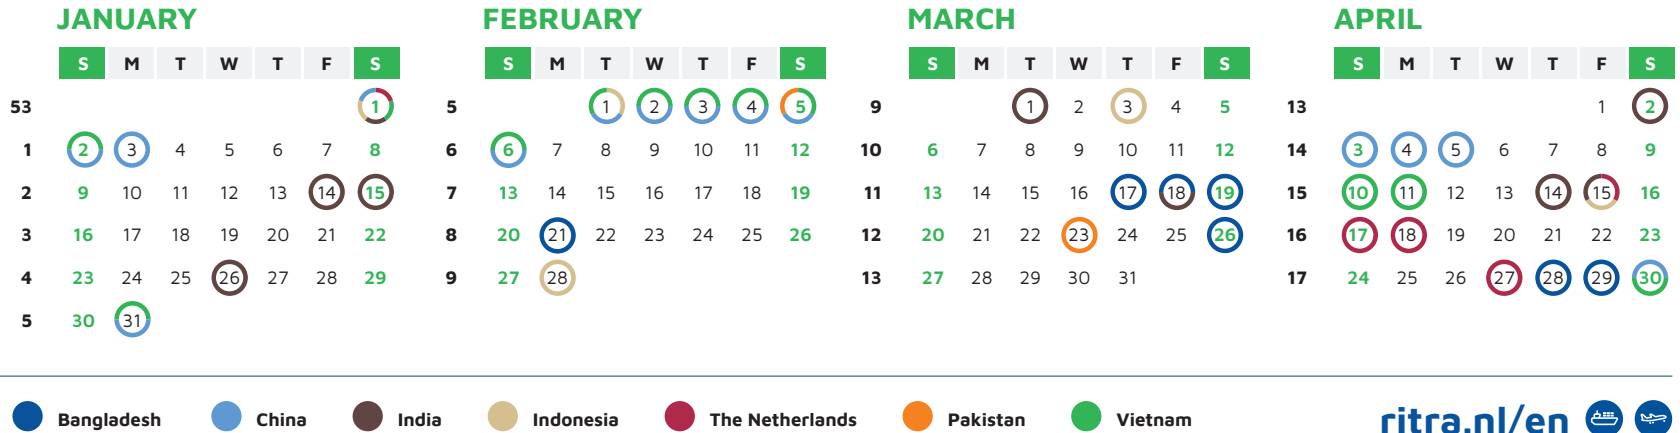

HOLIDAY CALENDAR 2022

RITRA CARGO HOLLAND B.V.

● Bangladesh ● China ● India ● Indonesia ● The Netherlands ● Pakistan ● Vietnam

ritra.nl/en  

The personal, ICT-driven freight forwarder with a strong network

Fold the calendar along the dotted lines.